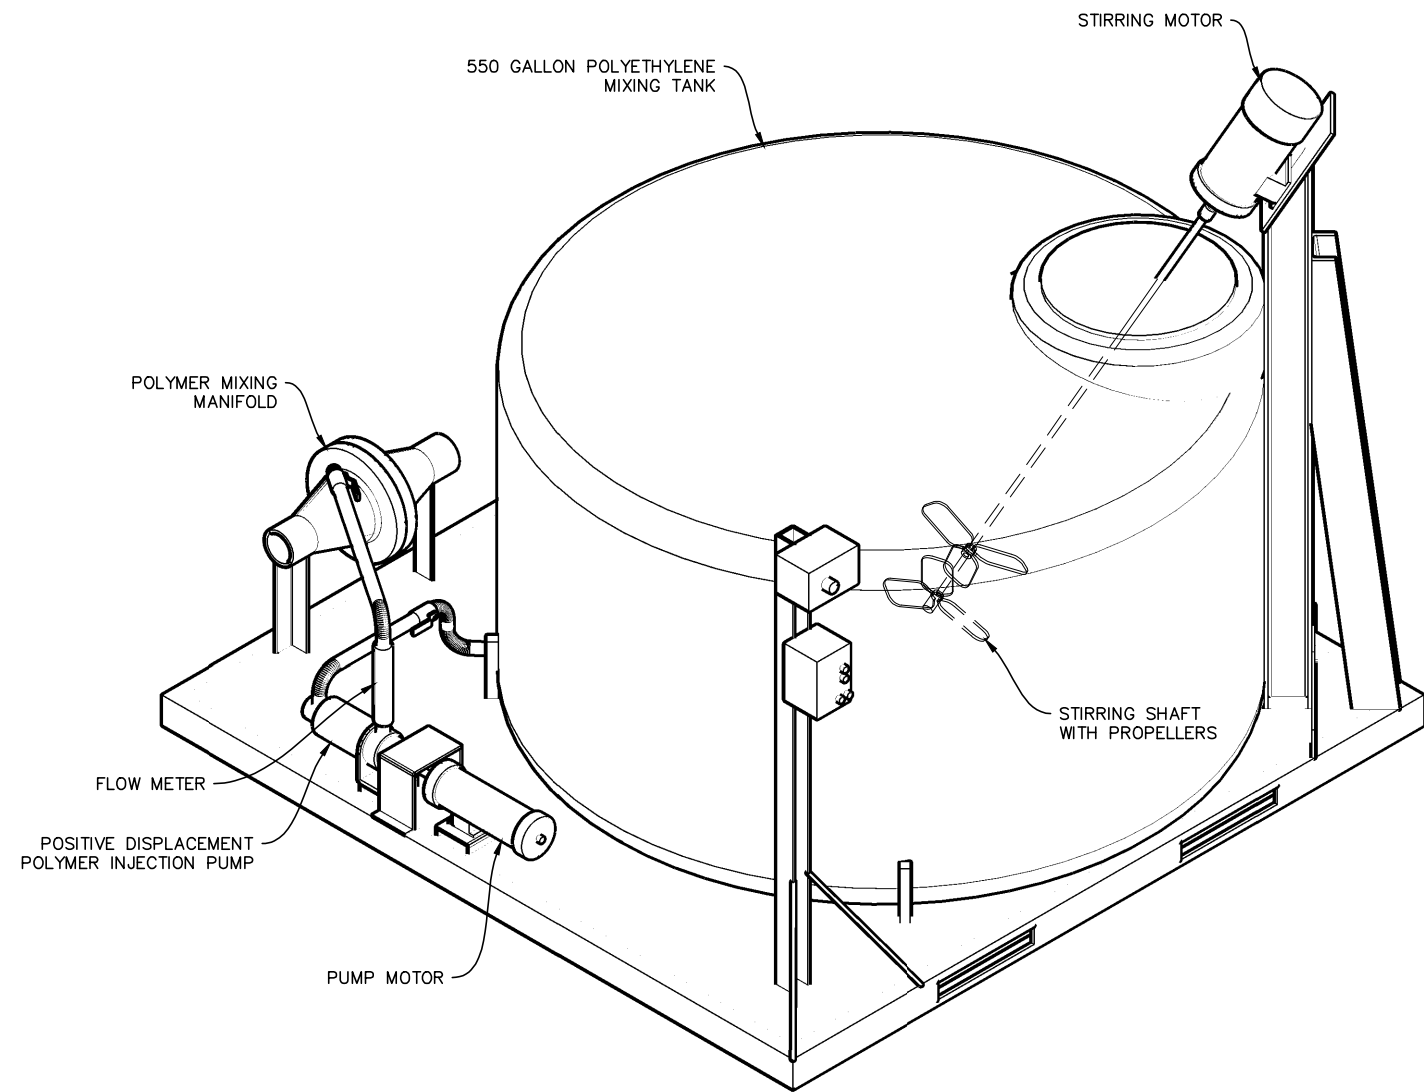

RIGHT SIDE VIEW

TOP VIEW

FRONT VIEW

ISOMETRIC VIEW

1221 AVENUE F
BAY CITY, TEXAS 77414
PH: (979) 245-8900
FAX: (979) 245-5345

JOB No: 32933
DRAWN BY: JSS
SCALE: AS SHOWN
DATE: 6/29/2020

AQUA-ZYME POLYMER MIXING UNIT