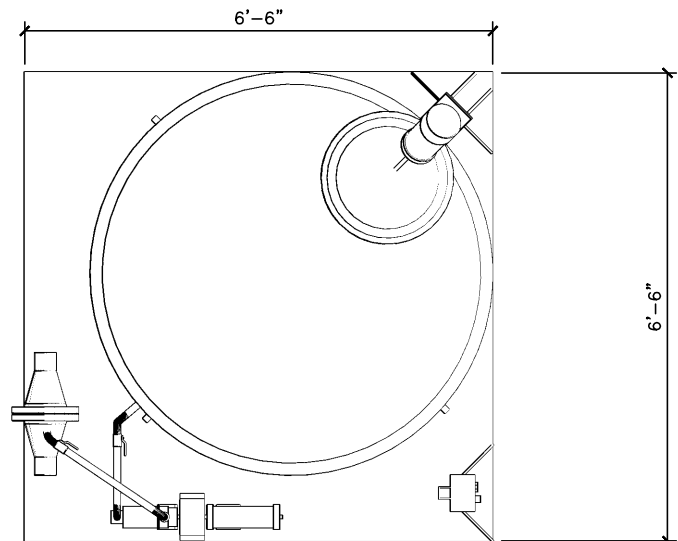

RIGHT SIDE VIEW

TOP VIEW

FRONT VIEW

ISOMETRIC VIEW

1221 AVENUE F
BAY CITY, TEXAS 77414
PH: (979) 245-8900
FAX: (979) 245-5345

JOB No: 32933
DRAWN BY: JSS
SCALE: AS SHOWN
DATE: 6/29/2020

AQUA-ZYME POLYMER MIXING UNIT