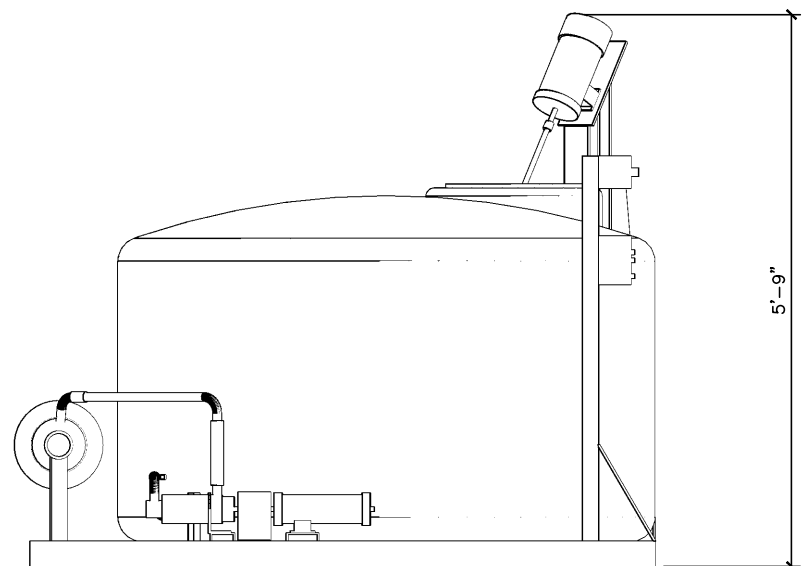

RIGHT SIDE VIEW

TOP VIEW

FRONT VIEW

ISOMETRIC VIEW

1221 AVENUE F
BAY CITY, TEXAS 77414
PH: (979) 245-8900
FAX: (979) 245-5345

JOB No: 32933
DRAWN BY: JSS
SCALE: AS SHOWN
DATE: 6/29/2020

AQUA-ZYME POLYMER MIXING UNIT